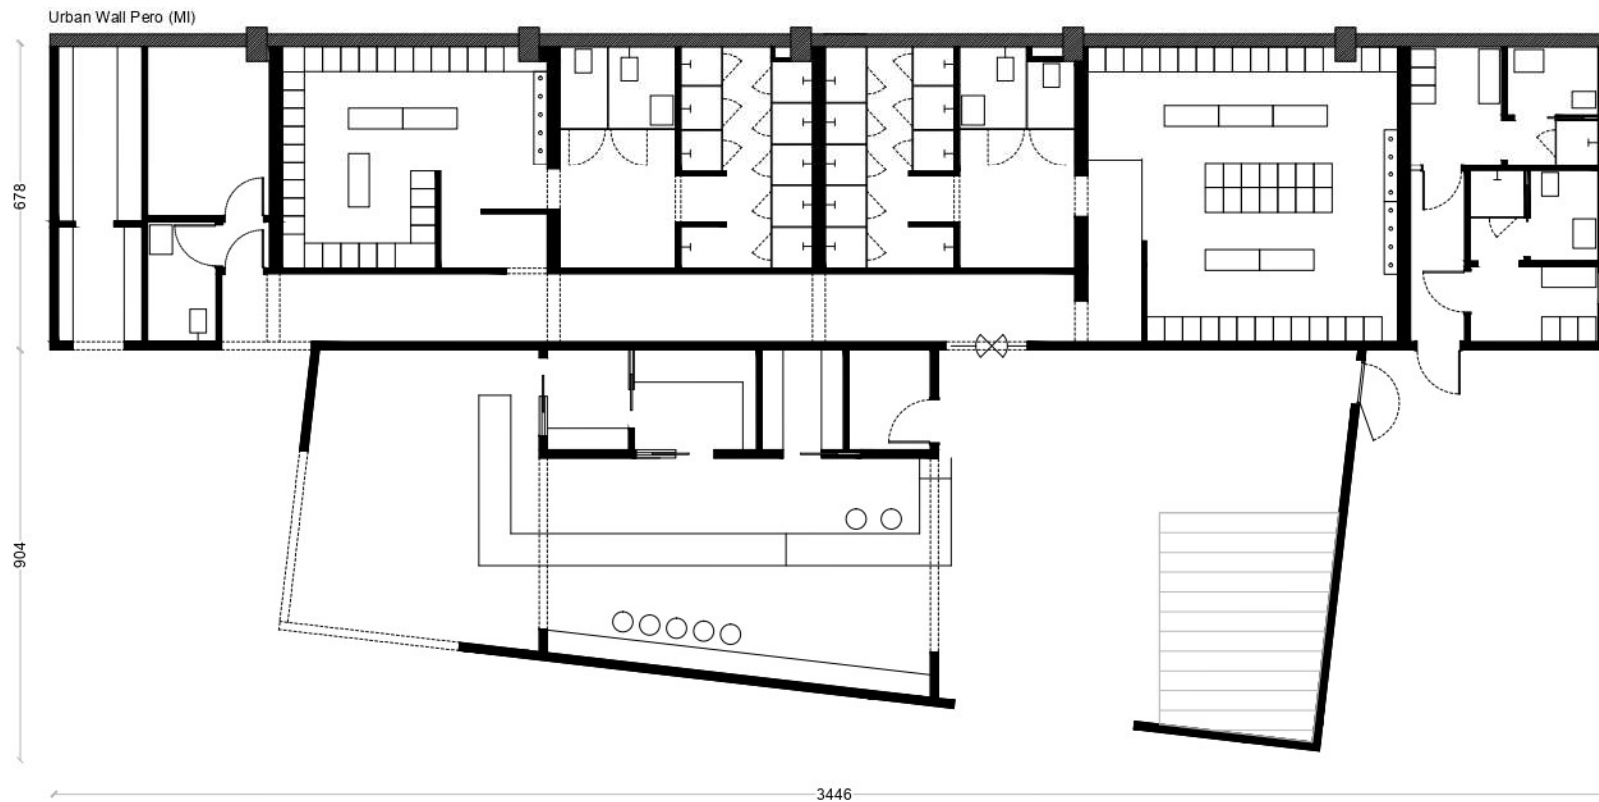

legenda dotazioni spogliatoi | dressing room facilities legend

- vaso | wc
- vaso disabili | disabled wc
- lavabo | washbasin
- lavabo disabili | disabled washbasin
- doccia | shower
- lavabo a canale | double washbasin