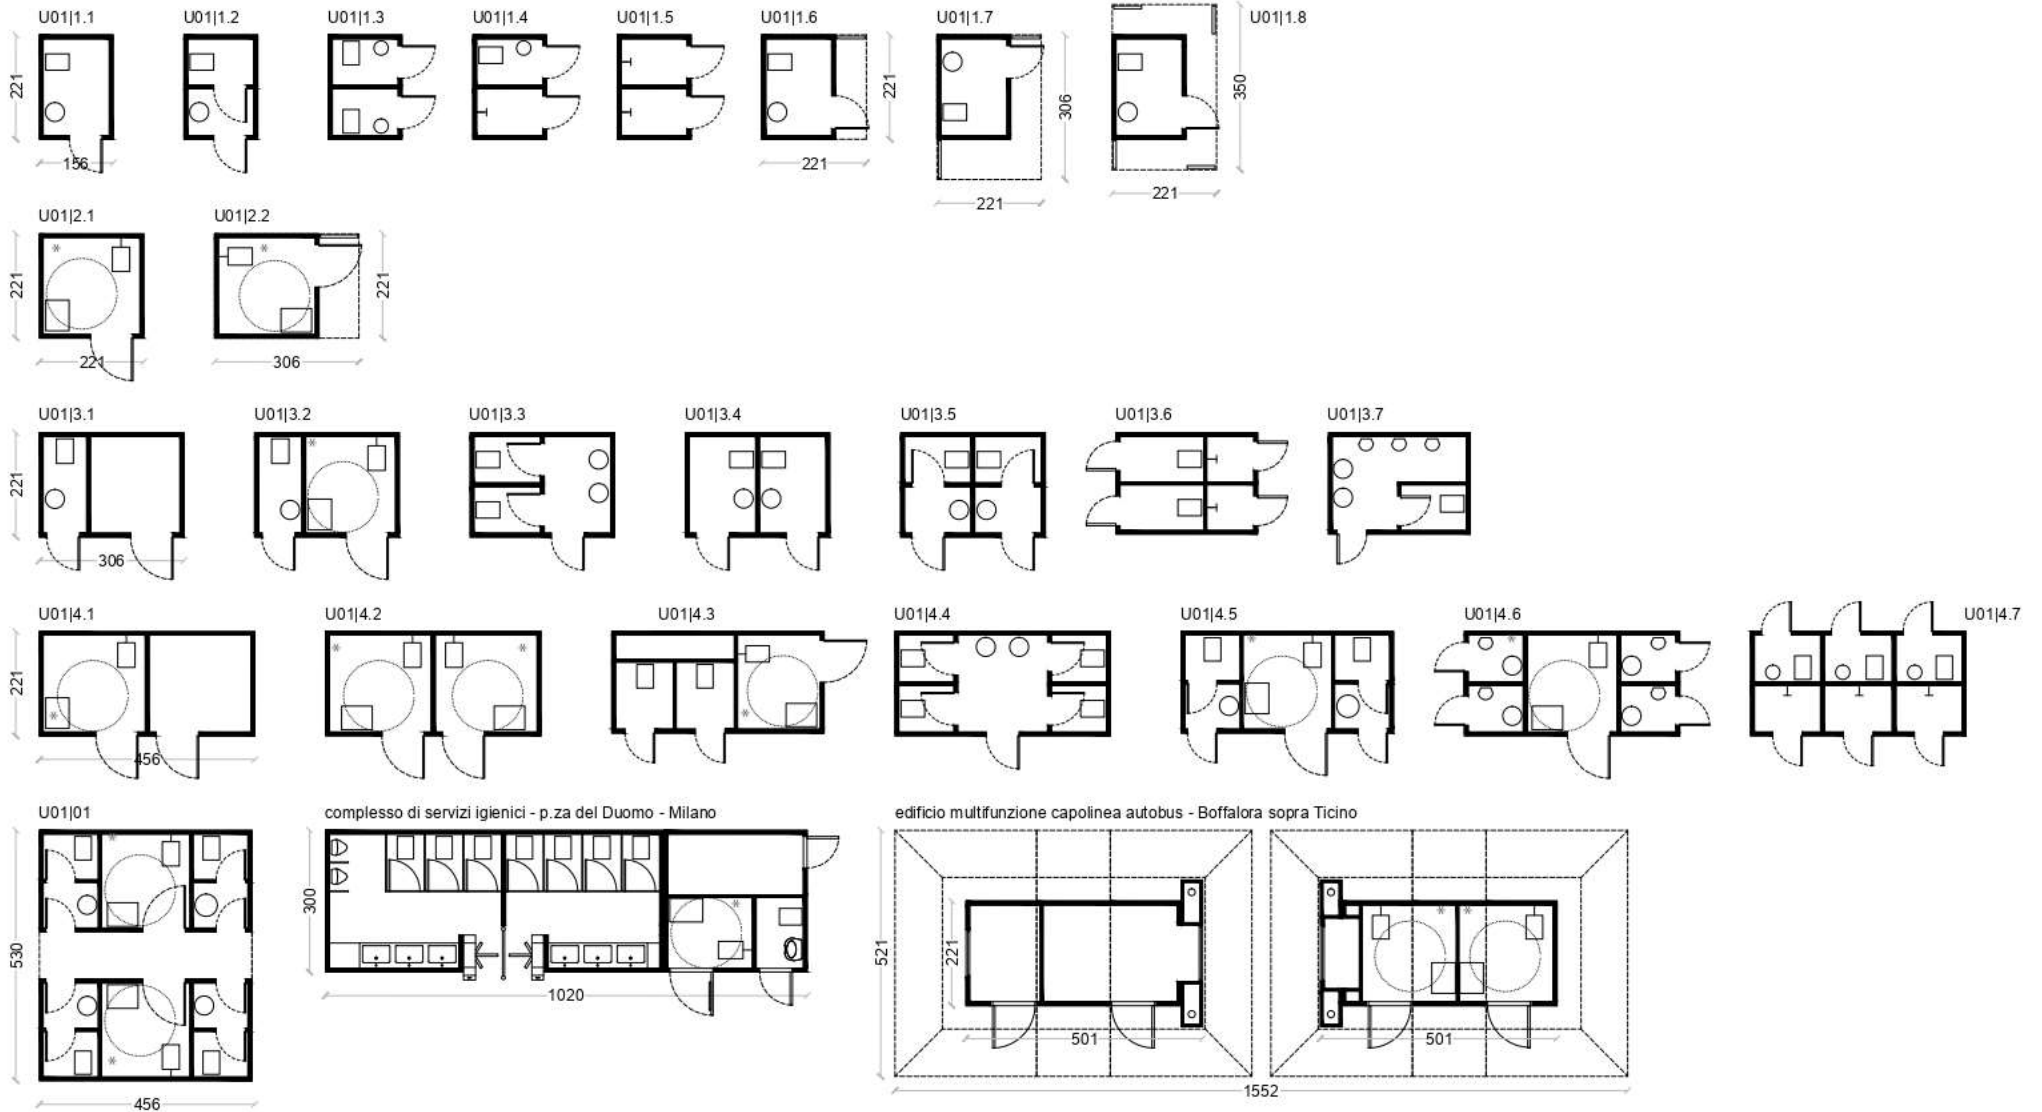

scheda tecnica

technical drawings

* bagno disabili | disabled toilet

finiture e accessori
finishes and accessories

pareti
walls

rasatura
skim plaster

rasature Oikos
exterior materico

gres|klinker
pietra | stone