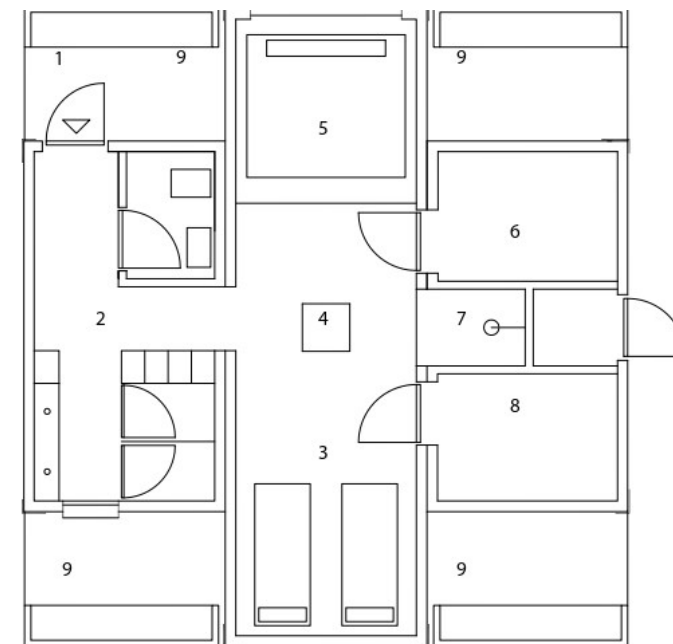

system: monobloc (781x812 cm)
structure: reinforced concrete | lightened structure
finishes & accessories: reference pages 182-183

- 1 ingresso | *entrance*
- 2 spogliatoio | *dressing room*
- 3 area relax | *relax area*
- 4 tisaneria | *tea point*
- 5 idromassaggio | *water massage*
- 6 bagno turco | *turkish bath*
- 7 doccia emozionale | *sensory shower*
- 8 sauna | *steam house*
- 9 modulo prefabbricato outdoor AIR | *prefab outdoor element AIR*