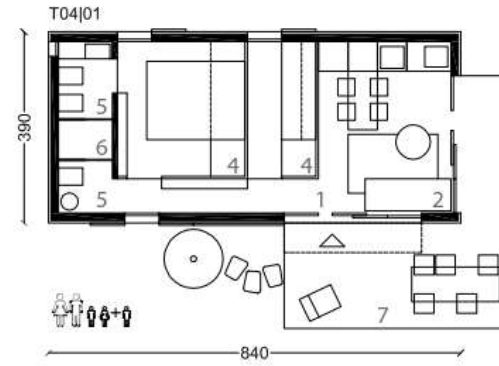

High flexibility, quality of solutions, small dimension, 27 sqm total surface make it particularly suitable for facilities such as camping sites, apartment hotels and private abodes.

tourist

01 pavimento tetto in deck | *floor roof deck* 02 tetto verde | *green roof* 03 parapetto | *parapet*
04 scala a chiocciola | *spiral staircase* 05 gazebo e accessori | *gazebo and accessories*

scheda tecnica
technical drawings

- 1 ingresso | entrance
- 2 soggiorno-pranzo | living space
- 3 letto addizionale | additional bed
- 4 camera | bedroom
- 5 bagno | bathroom
- 6 doccia | shower
- 7 veranda | open-air porch
- 8 solarium-pergola | solarium-pergola