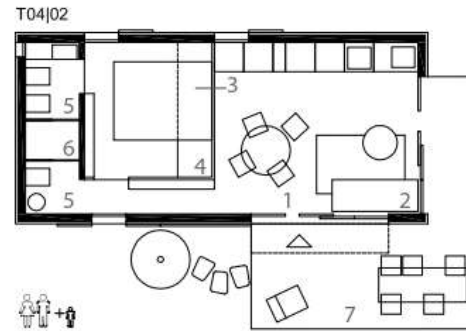

High flexibility, quality of solutions, small dimension, 27 sqm total surface make it particularly suitable for facilities such as camping sites, apartment hotels and private abodes.

tourist

01 pavimento tetto in deck | *floor roof deck* 02 tetto verde | *green roof* 03 parapetto | *parapet*
04 scala a chiocciola | *spiral staircase* 05 gazebo e accessori | *gazebo and accessories*

scheda tecnica
technical drawings

- 1 ingresso | entrance
- 2 soggiorno-pranzo | living space
- 3 letto addizionale | additional bed
- 4 camera | bedroom
- 5 bagno | bathroom
- 6 doccia | shower
- 7 veranda | open-air porch
- 8 solarium-pergola | solarium-pergola