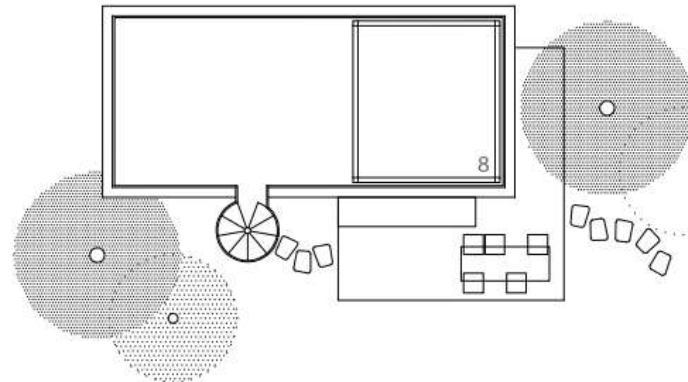

scheda tecnica
technical drawings

- 1 ingresso | entrance
- 2 soggiorno-pranzo | living space
- 3 letto addizionale | additional bed
- 4 camera | bedroom
- 5 bagno | bathroom
- 6 doccia | shower
- 7 veranda | open-air porch
- 8 solarium-pergola | solarium-pergola