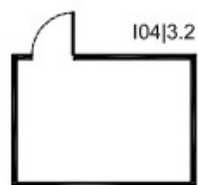

scheda tecnica
technical drawings