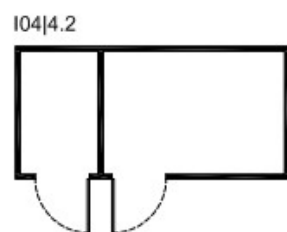

scheda tecnica
technical drawings