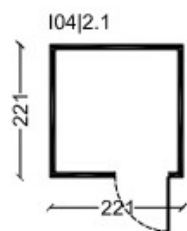

scheda tecnica
technical drawings