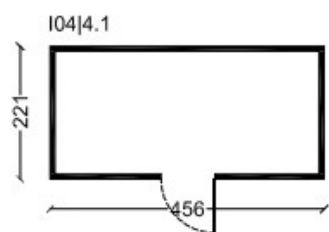

scheda tecnica
technical drawings