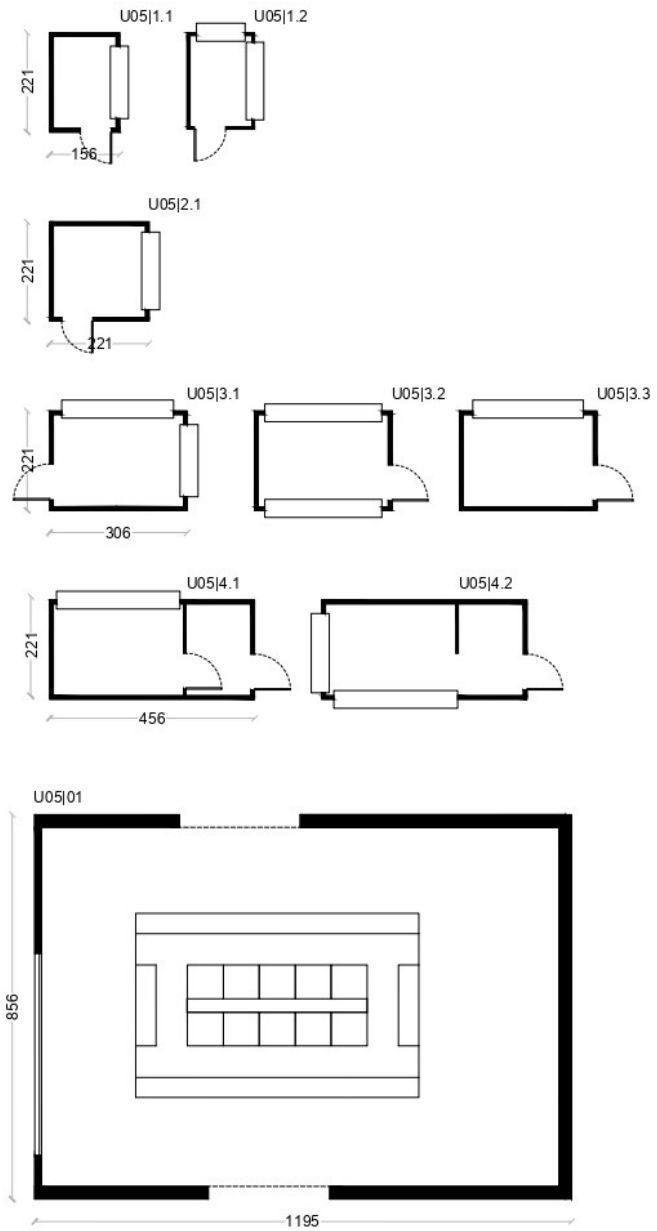

scheda tecnica
technical drawings